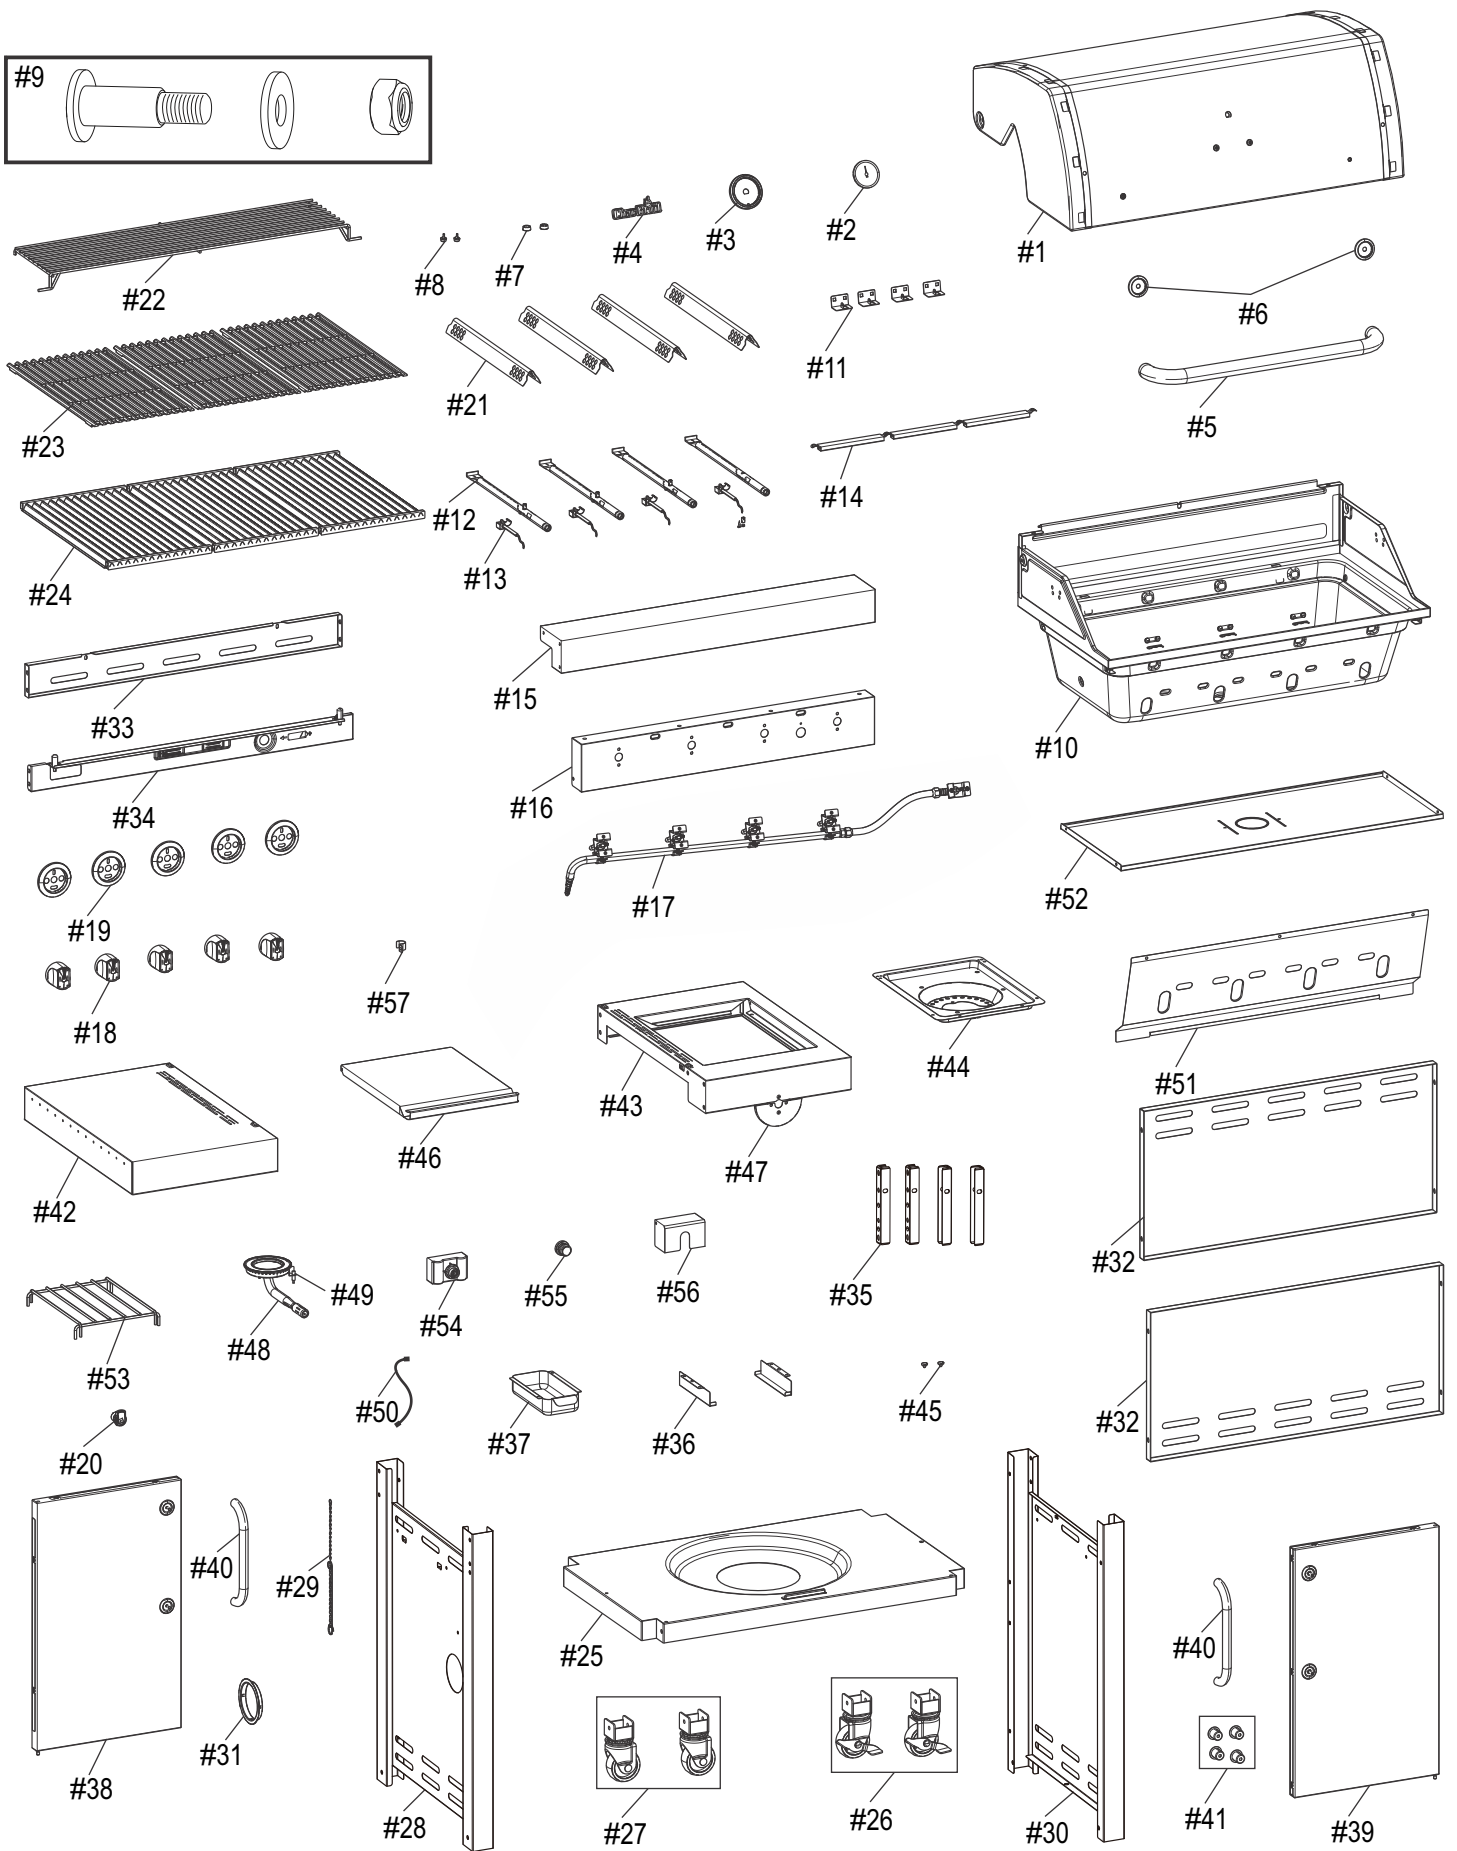

PARTS DIAGRAM - 468600817

PARTS DIAGRAM - 468642017/468642017DK

PARTS LIST - 468600817

Key	Qty	Description
1	1	TOP LID
2	1	TEMPERATURE GAUGE
3	1	BEZEL, F/ TEMP GAUGE
4	1	LOGO PLATE
5	1	HANDLE F/ TOP LID
6	2	BEZEL, F/ HANDLE
7	2	RUBBER BUMPER, W/ HOLE, F/ TOP LID
8	2	RUBBER BUMPER, ROUND
9	1	TOP LID HARDWARE
10	1	FIREBOX
11	4	BURNER BRACE
12	4	MAIN BURNER TUBE, NO ELECTRODE
13	4	ELECTRODE SET, F/ MAIN BURNER
14	3	FLAME CARRY OVER TUBE
15	1	MAIN CONTROL PANEL, TOP
16	1	MAIN CONTROL PANEL, BOTTOM
17	1	HOSE VALVE REGULATOR
18	5	CONTROL KNOB
19	5	BEZEL, KNOB
20	1	IGNITER SWITCH MODULE
21	4	HEAT TENT
22	1	WARMING RACK
23	3	COOKING GRATE
24	3	COOKING GRATE, INFRARED EMITTER
25	1	BOTTOM SHELF
26	2	CASTER, LOCKING
27	2	CASTER, FIXED
28	1	LEFT CART ASSEMBLY
29	1	MATCH HOLDER
30	1	RIGHT CART ASSEMBLY
31	1	GROMMET
32	2	REAR PANEL LOWER
33	1	REAR PANEL UPPER
34	1	FRONT DOOR BRACE
35	4	SIDE SHELF CONNECTION BRACE
36	2	RAIL, F/ GREASE TRAY
37	1	GREASE TRAY
38	1	LEFT DOOR, NO HANDLE
39	1	RIGHT DOOR, NO HANDLE

Key	Qty	Description
40	2	HANDLE, F/ DOOR
41	4	DOOR BUSHING, F/ HANDLE
42	1	LEFT SIDE SHELF
43	1	HOT PLATE SHELF
44	1	DRIP PAN, F/ HOT PLATE
45	2	SILICONE RUBBER BUMPER, F/ HOT PLATE
46	1	HOT PLATE LID
47	1	CONTROL PANEL, F/ HOT PLATE SHELF
48	1	HOT PLATE
49	1	ELECTRODE, F/ HOT PLATE
50	1	WIRE, F/ HOT PLATE ELECTRODE
51	1	HEAT SHIELD, FIREBOX
52	1	HEAT SHIELD, F/ TANK
53	1	GRATE, F/ HOT PLATE
54	1	ELECTRONIC IGNITION MODULE
55	1	CAP, F/ EI MODULE
56	1	HEAT SHIELD, F/ IGNITION MODULE
57	1	REGULATOR HOSE CLIP