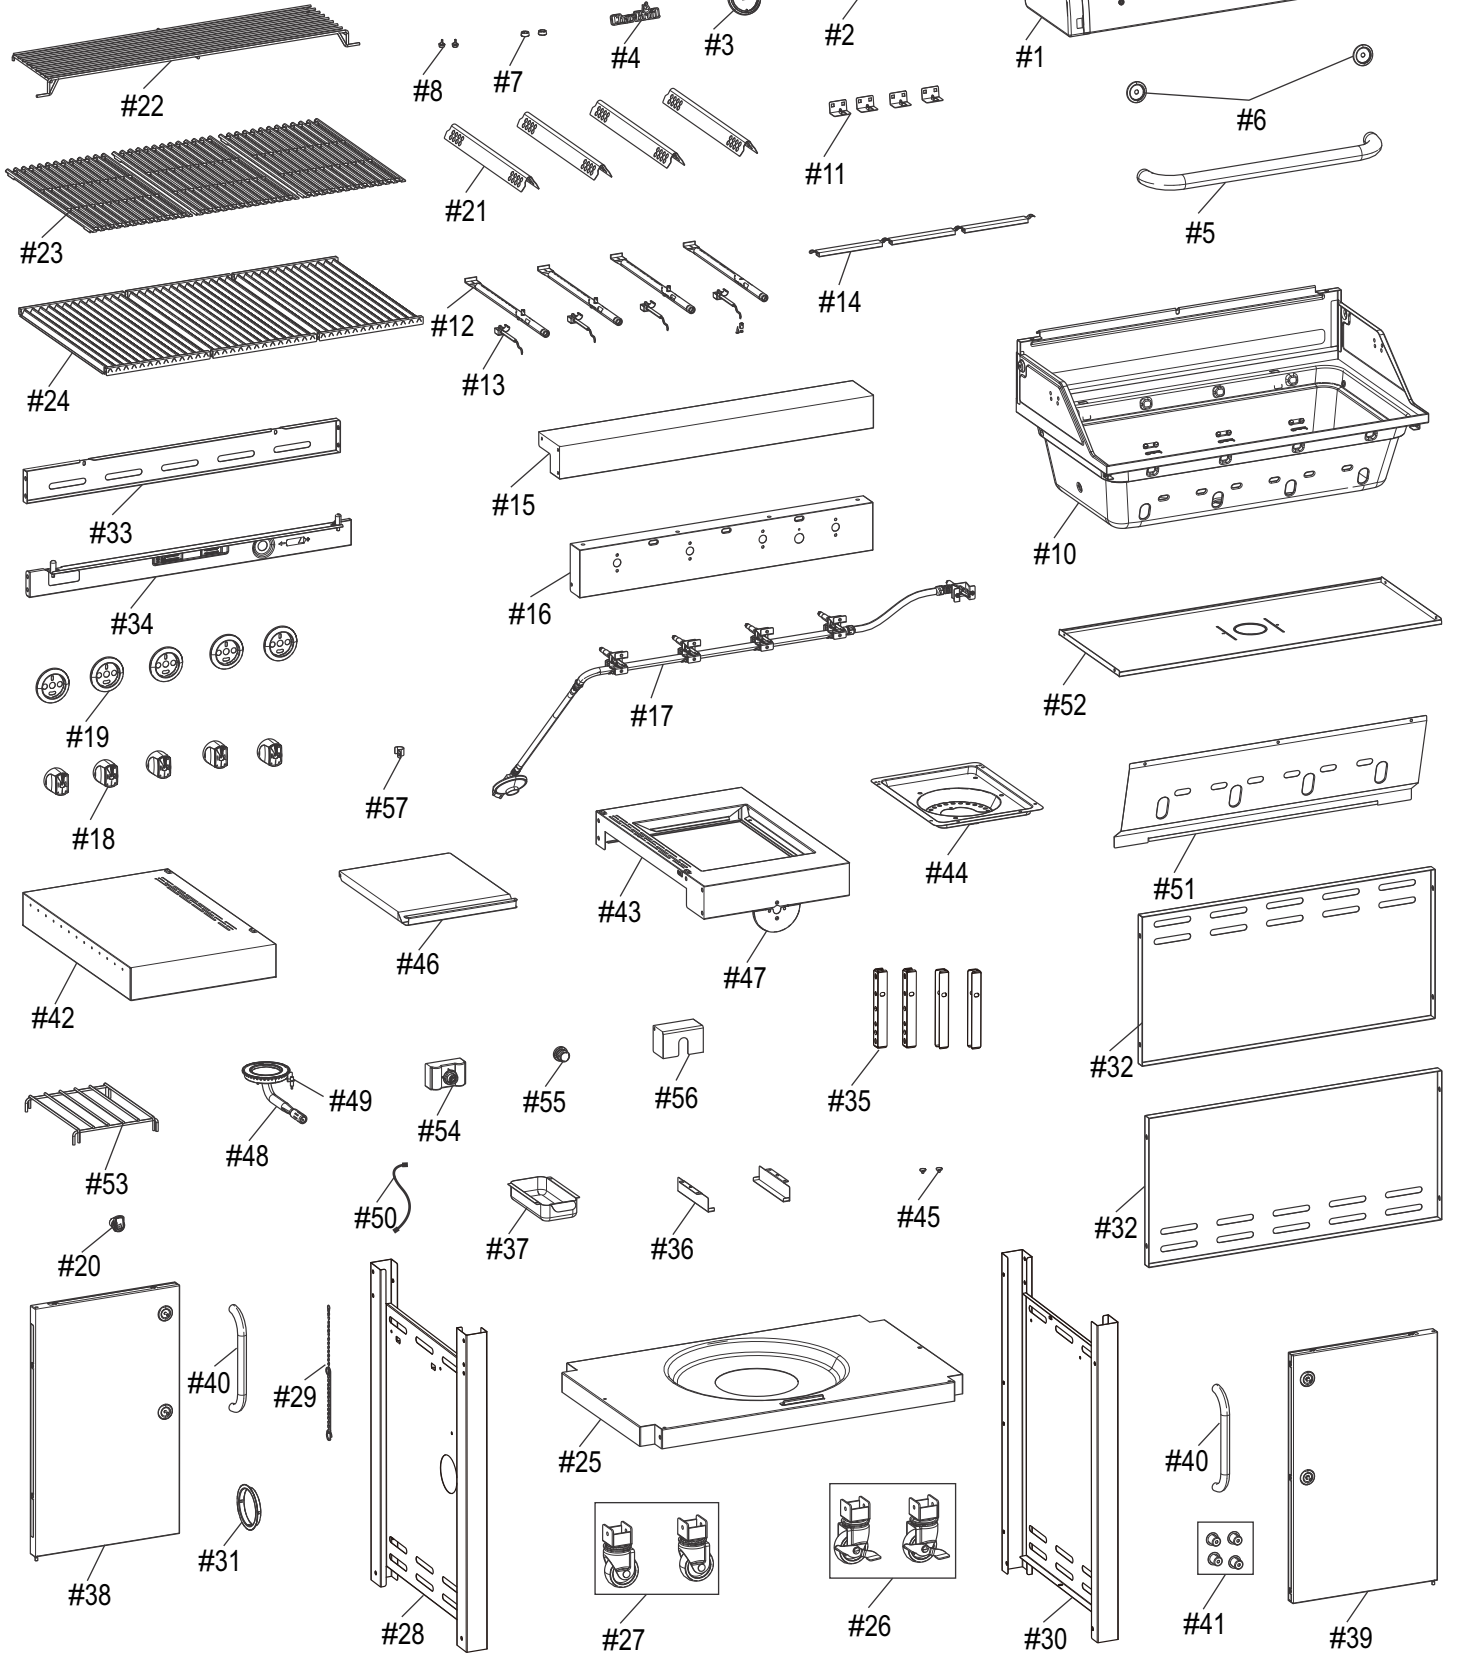

PARTS DIAGRAM - 468600817

PARTS DIAGRAM - 468642017/468642017DK

PARTS LIST - 468600817

Key	Qty	Description
1	1	TOP LID
2	1	TEMPERATURE GAUGE
3	1	BEZEL, F/ TEMP GAUGE
4	1	LOGO PLATE
5	1	HANDLE F/ TOP LID
6	2	BEZEL, F/ HANDLE
7	2	RUBBER BUMPER, W/ HOLE, F/ TOP LID
8	2	RUBBER BUMPER, ROUND
9	1	TOP LID HARDWARE
10	1	FIREBOX
11	4	BURNER BRACE
12	4	MAIN BURNER TUBE, NO ELECTRODE
13	4	ELECTRODE SET, F/ MAIN BURNER
14	3	FLAME CARRY OVER TUBE
15	1	MAIN CONTROL PANEL, TOP
16	1	MAIN CONTROL PANEL, BOTTOM
17	1	HOSE VALVE REGULATOR
18	5	CONTROL KNOB
19	5	BEZEL, KNOB
20	1	IGNITER SWITCH MODULE
21	4	HEAT TENT
22	1	WARMING RACK
23	3	COOKING GRATE
24	3	COOKING GRATE, INFRARED EMITTER
25	1	BOTTOM SHELF
26	2	CASTER, LOCKING
27	2	CASTER, FIXED
28	1	LEFT CART ASSEMBLY
29	1	MATCH HOLDER
30	1	RIGHT CART ASSEMBLY
31	1	GROMMET
32	2	REAR PANEL LOWER
33	1	REAR PANEL UPPER
34	1	FRONT DOOR BRACE
35	4	SIDE SHELF CONNECTION BRACE
36	2	RAIL, F/ GREASE TRAY
37	1	GREASE TRAY
38	1	LEFT DOOR, NO HANDLE
39	1	RIGHT DOOR, NO HANDLE

Key	Qty	Description
40	2	HANDLE, F/ DOOR
41	4	DOOR BUSHING, F/ HANDLE
42	1	LEFT SIDE SHELF
43	1	HOT PLATE SHELF
44	1	DRIP PAN, F/ HOT PLATE
45	2	SILICONE RUBBER BUMPER, F/ HOT PLATE
46	1	HOT PLATE LID
47	1	CONTROL PANEL, F/ HOT PLATE SHELF
48	1	HOT PLATE
49	1	ELECTRODE, F/ HOT PLATE
50	1	WIRE, F/ HOT PLATE ELECTRODE
51	1	HEAT SHIELD, FIREBOX
52	1	HEAT SHIELD, F/ TANK
53	1	GRATE, F/ HOT PLATE
54	1	ELECTRONIC IGNITION MODULE
55	1	CAP, F/ EI MODULE
56	1	HEAT SHIELD, F/ IGNITION MODULE
57	1	REGULATOR HOSE CLIP