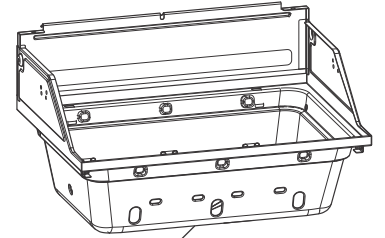

PARTS DIAGRAM - 468600717 / 468641017DK

PARTS DIAGRAM - 468641017

PARTS LIST- 468600717 / 468641017DK

Key	Qty	Description
1	1	TOP LID
2	1	TEMPERATURE GAUGE
3	1	BEZEL, F/ TEMP GAUGE
4	1	LOGO PLATE
5	1	HANDLE F/ TOP LID
6	2	BEZEL, F/ HANDLE
7	2	RUBBER BUMPER, W/ HOLE, F/ TOP LID
8	2	RUBBER BUMPER, ROUND
9	1	TOP LID HARDWARE
10	1	FIREBOX
11	3	BURNER BRACE
12	3	MAIN BURNER TUBE, NO ELECTRODE
13	3	ELECTRODE SET, F/ MAIN BURNER
14	2	FLAME CARRY OVER TUBE
15	1	MAIN CONTROL PANEL, TOP
16	1	MAIN CONTROL PANEL, BOTTOM
17	1	HOSE VALVE REGULATOR
18	4	CONTROL KNOB
19	4	BEZEL, KNOB
20	1	IGNITER SWITCH MODULE
21	3	HEAT TENT
22	1	WARMING RACK
23	3	COOKING GRATE
24	3	COOKING GRATE, INFRARED EMITTER
25	1	BOTTOM SHELF
26	2	CASTER, LOCKING
27	2	CASTER, FIXED
28	1	LEFT CART ASSEMBLY
29	1	MATCH HOLDER
30	1	RIGHT CART ASSEMBLY
31	1	GROMMET
32	2	REAR PANEL LOWER
33	1	REAR PANEL UPPER
34	1	FRONT DOOR BRACE
35	4	SIDE SHELF CONNECTION BRACE
36	2	RAIL, F/ GREASE TRAY
37	1	GREASE TRAY
38	1	LEFT DOOR, NO HANDLE
39	1	RIGHT DOOR, NO HANDLE

Key	Qty	Description
40	2	HANDLE, F/ DOOR
41	4	DOOR BUSHING, F/ HANDLE
42	1	LEFT SIDE SHELF
43	1	HOT PLATE SHELF
44	1	DRIP PAN, F/ HOT PLATE
45	2	SILICONE RUBBER BUMPER, F/ HOT PLATE
46	1	HOT PLATE LID
47	1	CONTROL PANEL, F/ HOT PLATE SHELF
48	1	HOT PLATE
49	1	ELECTRODE, F/ HOT PLATE
50	1	WIRE, F/ HOT PLATE ELECTRODE
51	1	HEAT SHIELD, FIREBOX
52	1	HEAT SHIELD, F/ TANK
53	1	GRATE, F/ HOT PLATE
54	1	ELECTRONIC IGNITION MODULE
55	1	CAP, F/ EI MODULE
56	1	HEAT SHIELD, F/ IGNITION MODULE
57	1	REGULATOR HOSE CLIP