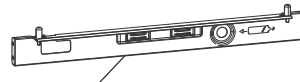

PARTS DIAGRAM - 468600717 / 468641017DK

PARTS DIAGRAM - 468641017

PARTS LIST- 468600717 / 468641017DK

Key	Qty	Description
1	1	TOP LID
2	1	TEMPERATURE GAUGE
3	1	BEZEL, F/ TEMP GAUGE
4	1	LOGO PLATE
5	1	HANDLE F/ TOP LID
6	2	BEZEL, F/ HANDLE
7	2	RUBBER BUMPER, W/ HOLE, F/ TOP LID
8	2	RUBBER BUMPER, ROUND
9	1	TOP LID HARDWARE
10	1	FIREBOX
11	3	BURNER BRACE
12	3	MAIN BURNER TUBE, NO ELECTRODE
13	3	ELECTRODE SET, F/ MAIN BURNER
14	2	FLAME CARRY OVER TUBE
15	1	MAIN CONTROL PANEL, TOP
16	1	MAIN CONTROL PANEL, BOTTOM
17	1	HOSE VALVE REGULATOR
18	4	CONTROL KNOB
19	4	BEZEL, KNOB
20	1	IGNITER SWITCH MODULE
21	3	HEAT TENT
22	1	WARMING RACK
23	3	COOKING GRATE
24	3	COOKING GRATE, INFRARED EMITTER
25	1	BOTTOM SHELF
26	2	CASTER, LOCKING
27	2	CASTER, FIXED
28	1	LEFT CART ASSEMBLY
29	1	MATCH HOLDER
30	1	RIGHT CART ASSEMBLY
31	1	GROMMET
32	2	REAR PANEL LOWER
33	1	REAR PANEL UPPER
34	1	FRONT DOOR BRACE
35	4	SIDE SHELF CONNECTION BRACE
36	2	RAIL, F/ GREASE TRAY
37	1	GREASE TRAY
38	1	LEFT DOOR, NO HANDLE
39	1	RIGHT DOOR, NO HANDLE

Key	Qty	Description
40	2	HANDLE, F/ DOOR
41	4	DOOR BUSHING, F/ HANDLE
42	1	LEFT SIDE SHELF
43	1	HOT PLATE SHELF
44	1	DRIP PAN, F/ HOT PLATE
45	2	SILICONE RUBBER BUMPER, F/ HOT PLATE
46	1	HOT PLATE LID
47	1	CONTROL PANEL, F/ HOT PLATE SHELF
48	1	HOT PLATE
49	1	ELECTRODE, F/ HOT PLATE
50	1	WIRE, F/ HOT PLATE ELECTRODE
51	1	HEAT SHIELD, FIREBOX
52	1	HEAT SHIELD, F/ TANK
53	1	GRATE, F/ HOT PLATE
54	1	ELECTRONIC IGNITION MODULE
55	1	CAP, F/ EI MODULE
56	1	HEAT SHIELD, F/ IGNITION MODULE
57	1	REGULATOR HOSE CLIP