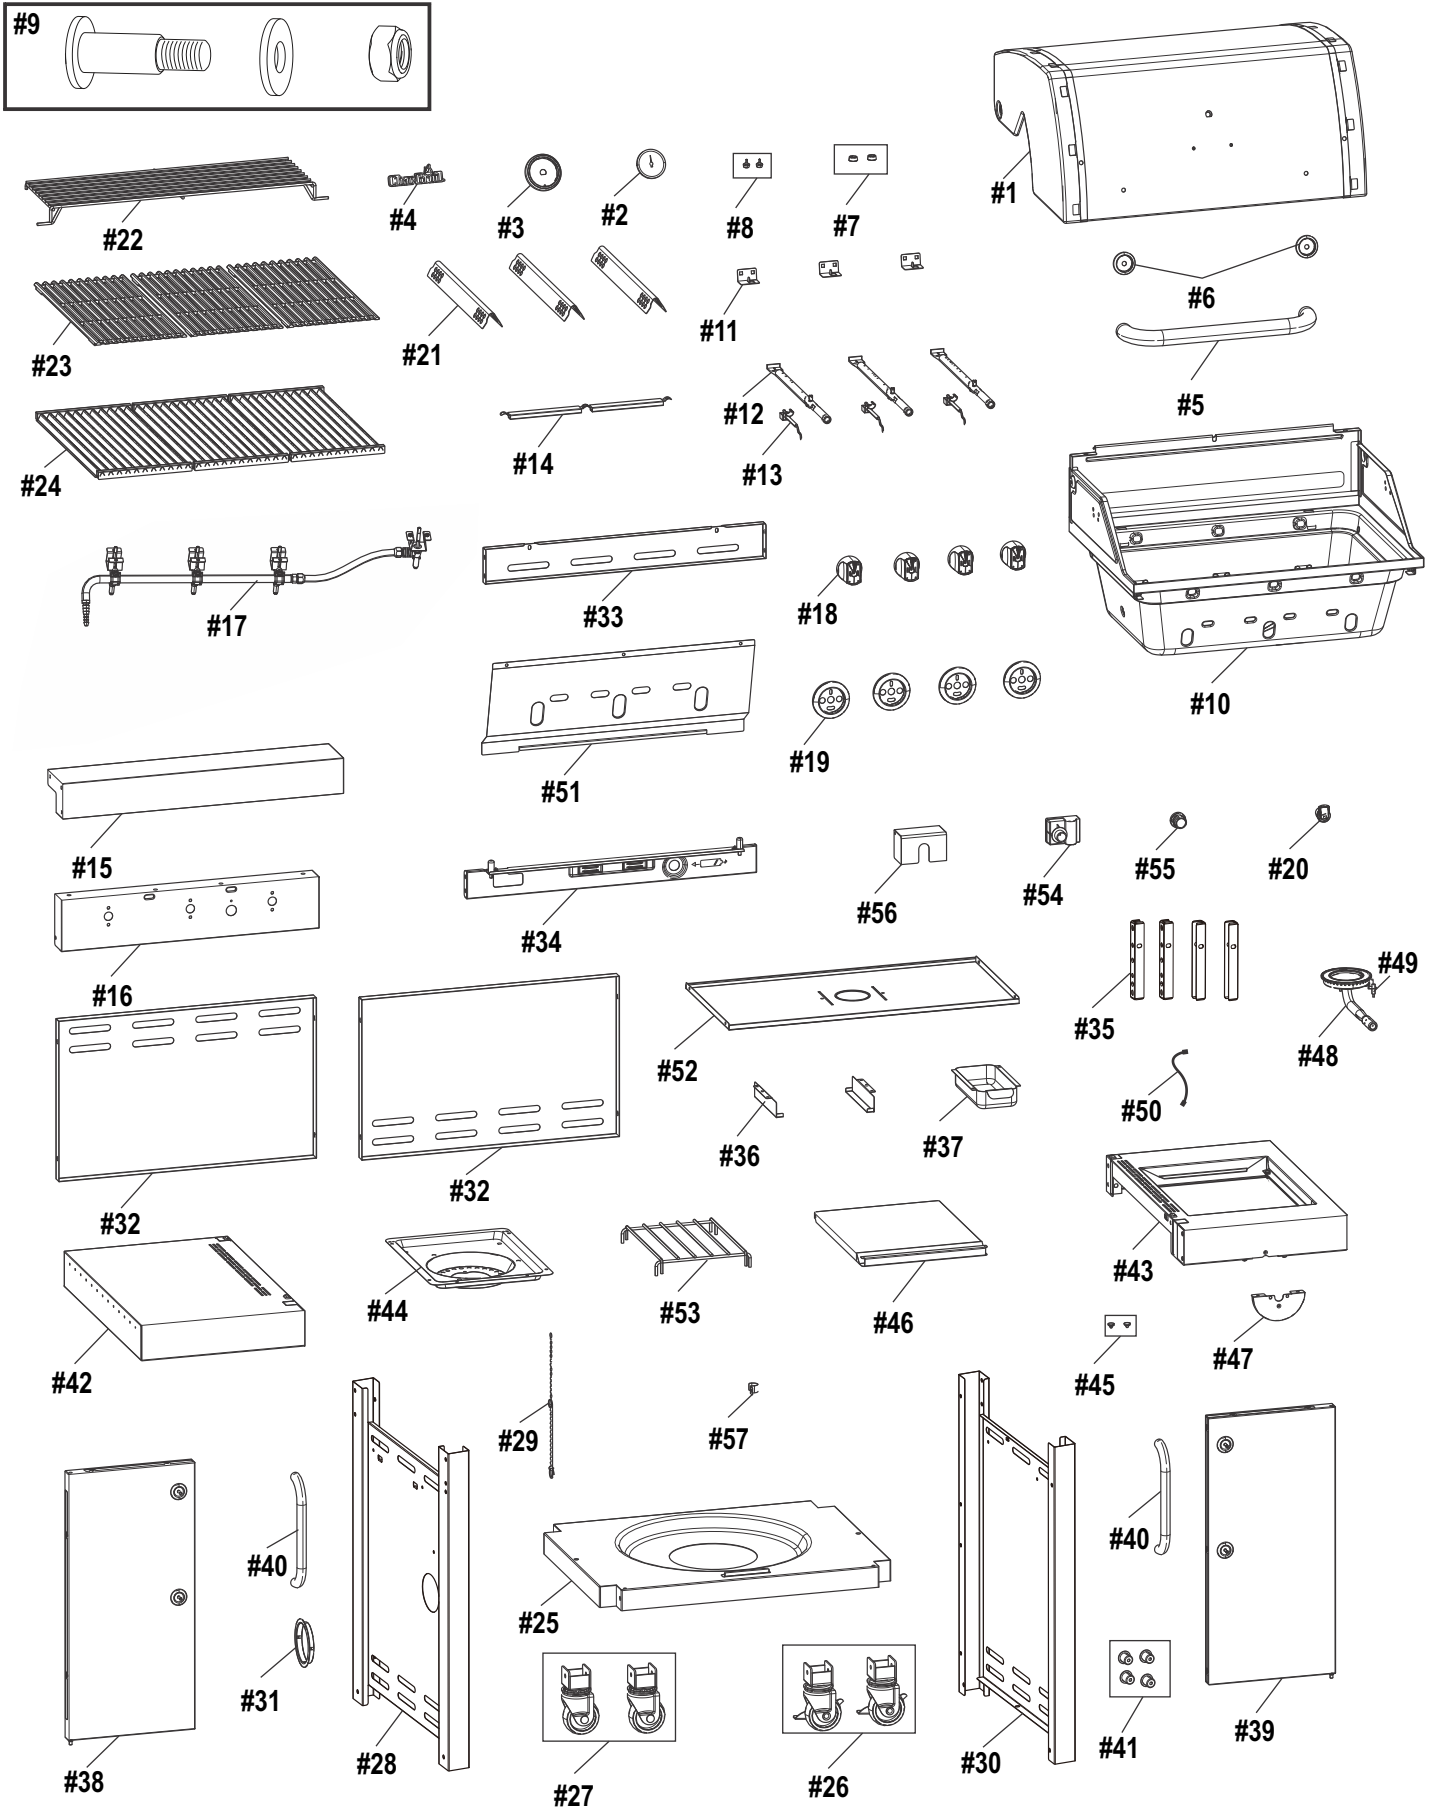

PARTS DIAGRAM - 468600717 / 468641017DK

PARTS DIAGRAM - 468641017

PARTS LIST- 468600717 / 468641017DK

Key	Qty	Description
1	1	TOP LID
2	1	TEMPERATURE GAUGE
3	1	BEZEL, F/ TEMP GAUGE
4	1	LOGO PLATE
5	1	HANDLE F/ TOP LID
6	2	BEZEL, F/ HANDLE
7	2	RUBBER BUMPER, W/ HOLE, F/ TOP LID
8	2	RUBBER BUMPER, ROUND
9	1	TOP LID HARDWARE
10	1	FIREBOX
11	3	BURNER BRACE
12	3	MAIN BURNER TUBE, NO ELECTRODE
13	3	ELECTRODE SET, F/ MAIN BURNER
14	2	FLAME CARRY OVER TUBE
15	1	MAIN CONTROL PANEL, TOP
16	1	MAIN CONTROL PANEL, BOTTOM
17	1	HOSE VALVE REGULATOR
18	4	CONTROL KNOB
19	4	BEZEL, KNOB
20	1	IGNITER SWITCH MODULE
21	3	HEAT TENT
22	1	WARMING RACK
23	3	COOKING GRATE
24	3	COOKING GRATE, INFRARED EMITTER
25	1	BOTTOM SHELF
26	2	CASTER, LOCKING
27	2	CASTER, FIXED
28	1	LEFT CART ASSEMBLY
29	1	MATCH HOLDER
30	1	RIGHT CART ASSEMBLY
31	1	GROMMET
32	2	REAR PANEL LOWER
33	1	REAR PANEL UPPER
34	1	FRONT DOOR BRACE
35	4	SIDE SHELF CONNECTION BRACE
36	2	RAIL, F/ GREASE TRAY
37	1	GREASE TRAY
38	1	LEFT DOOR, NO HANDLE
39	1	RIGHT DOOR, NO HANDLE

Key	Qty	Description
40	2	HANDLE, F/ DOOR
41	4	DOOR BUSHING, F/ HANDLE
42	1	LEFT SIDE SHELF
43	1	HOT PLATE SHELF
44	1	DRIP PAN, F/ HOT PLATE
45	2	SILICONE RUBBER BUMPER, F/ HOT PLATE
46	1	HOT PLATE LID
47	1	CONTROL PANEL, F/ HOT PLATE SHELF
48	1	HOT PLATE
49	1	ELECTRODE, F/ HOT PLATE
50	1	WIRE, F/ HOT PLATE ELECTRODE
51	1	HEAT SHIELD, FIREBOX
52	1	HEAT SHIELD, F/ TANK
53	1	GRATE, F/ HOT PLATE
54	1	ELECTRONIC IGNITION MODULE
55	1	CAP, F/ EI MODULE
56	1	HEAT SHIELD, F/ IGNITION MODULE
57	1	REGULATOR HOSE CLIP