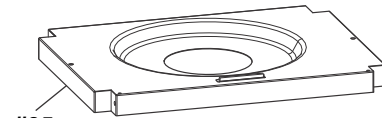

PARTS DIAGRAM - 468600717 / 468641017DK

PARTS DIAGRAM - 468641017

PARTS LIST- 468600717 / 468641017DK

Key	Qty	Description
1	1	TOP LID
2	1	TEMPERATURE GAUGE
3	1	BEZEL, F/ TEMP GAUGE
4	1	LOGO PLATE
5	1	HANDLE F/ TOP LID
6	2	BEZEL, F/ HANDLE
7	2	RUBBER BUMPER, W/ HOLE, F/ TOP LID
8	2	RUBBER BUMPER, ROUND
9	1	TOP LID HARDWARE
10	1	FIREBOX
11	3	BURNER BRACE
12	3	MAIN BURNER TUBE, NO ELECTRODE
13	3	ELECTRODE SET, F/ MAIN BURNER
14	2	FLAME CARRY OVER TUBE
15	1	MAIN CONTROL PANEL, TOP
16	1	MAIN CONTROL PANEL, BOTTOM
17	1	HOSE VALVE REGULATOR
18	4	CONTROL KNOB
19	4	BEZEL, KNOB
20	1	IGNITER SWITCH MODULE
21	3	HEAT TENT
22	1	WARMING RACK
23	3	COOKING GRATE
24	3	COOKING GRATE, INFRARED EMITTER
25	1	BOTTOM SHELF
26	2	CASTER, LOCKING
27	2	CASTER, FIXED
28	1	LEFT CART ASSEMBLY
29	1	MATCH HOLDER
30	1	RIGHT CART ASSEMBLY
31	1	GROMMET
32	2	REAR PANEL LOWER
33	1	REAR PANEL UPPER
34	1	FRONT DOOR BRACE
35	4	SIDE SHELF CONNECTION BRACE
36	2	RAIL, F/ GREASE TRAY
37	1	GREASE TRAY
38	1	LEFT DOOR, NO HANDLE
39	1	RIGHT DOOR, NO HANDLE

Key	Qty	Description
40	2	HANDLE, F/ DOOR
41	4	DOOR BUSHING, F/ HANDLE
42	1	LEFT SIDE SHELF
43	1	HOT PLATE SHELF
44	1	DRIP PAN, F/ HOT PLATE
45	2	SILICONE RUBBER BUMPER, F/ HOT PLATE
46	1	HOT PLATE LID
47	1	CONTROL PANEL, F/ HOT PLATE SHELF
48	1	HOT PLATE
49	1	ELECTRODE, F/ HOT PLATE
50	1	WIRE, F/ HOT PLATE ELECTRODE
51	1	HEAT SHIELD, FIREBOX
52	1	HEAT SHIELD, F/ TANK
53	1	GRATE, F/ HOT PLATE
54	1	ELECTRONIC IGNITION MODULE
55	1	CAP, F/ EI MODULE
56	1	HEAT SHIELD, F/ IGNITION MODULE
57	1	REGULATOR HOSE CLIP