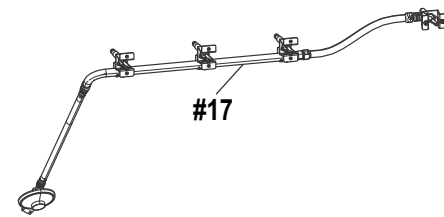

PARTS DIAGRAM - 468600717 / 468641017DK

PARTS DIAGRAM - 468641017

PARTS LIST- 468600717 / 468641017DK

Key	Qty	Description
1	1	TOP LID
2	1	TEMPERATURE GAUGE
3	1	BEZEL, F/ TEMP GAUGE
4	1	LOGO PLATE
5	1	HANDLE F/ TOP LID
6	2	BEZEL, F/ HANDLE
7	2	RUBBER BUMPER, W/ HOLE, F/ TOP LID
8	2	RUBBER BUMPER, ROUND
9	1	TOP LID HARDWARE
10	1	FIREBOX
11	3	BURNER BRACE
12	3	MAIN BURNER TUBE, NO ELECTRODE
13	3	ELECTRODE SET, F/ MAIN BURNER
14	2	FLAME CARRY OVER TUBE
15	1	MAIN CONTROL PANEL, TOP
16	1	MAIN CONTROL PANEL, BOTTOM
17	1	HOSE VALVE REGULATOR
18	4	CONTROL KNOB
19	4	BEZEL, KNOB
20	1	IGNITER SWITCH MODULE
21	3	HEAT TENT
22	1	WARMING RACK
23	3	COOKING GRATE
24	3	COOKING GRATE, INFRARED EMITTER
25	1	BOTTOM SHELF
26	2	CASTER, LOCKING
27	2	CASTER, FIXED
28	1	LEFT CART ASSEMBLY
29	1	MATCH HOLDER
30	1	RIGHT CART ASSEMBLY
31	1	GROMMET
32	2	REAR PANEL LOWER
33	1	REAR PANEL UPPER
34	1	FRONT DOOR BRACE
35	4	SIDE SHELF CONNECTION BRACE
36	2	RAIL, F/ GREASE TRAY
37	1	GREASE TRAY
38	1	LEFT DOOR, NO HANDLE
39	1	RIGHT DOOR, NO HANDLE

Key	Qty	Description
40	2	HANDLE, F/ DOOR
41	4	DOOR BUSHING, F/ HANDLE
42	1	LEFT SIDE SHELF
43	1	HOT PLATE SHELF
44	1	DRIP PAN, F/ HOT PLATE
45	2	SILICONE RUBBER BUMPER, F/ HOT PLATE
46	1	HOT PLATE LID
47	1	CONTROL PANEL, F/ HOT PLATE SHELF
48	1	HOT PLATE
49	1	ELECTRODE, F/ HOT PLATE
50	1	WIRE, F/ HOT PLATE ELECTRODE
51	1	HEAT SHIELD, FIREBOX
52	1	HEAT SHIELD, F/ TANK
53	1	GRATE, F/ HOT PLATE
54	1	ELECTRONIC IGNITION MODULE
55	1	CAP, F/ EI MODULE
56	1	HEAT SHIELD, F/ IGNITION MODULE
57	1	REGULATOR HOSE CLIP