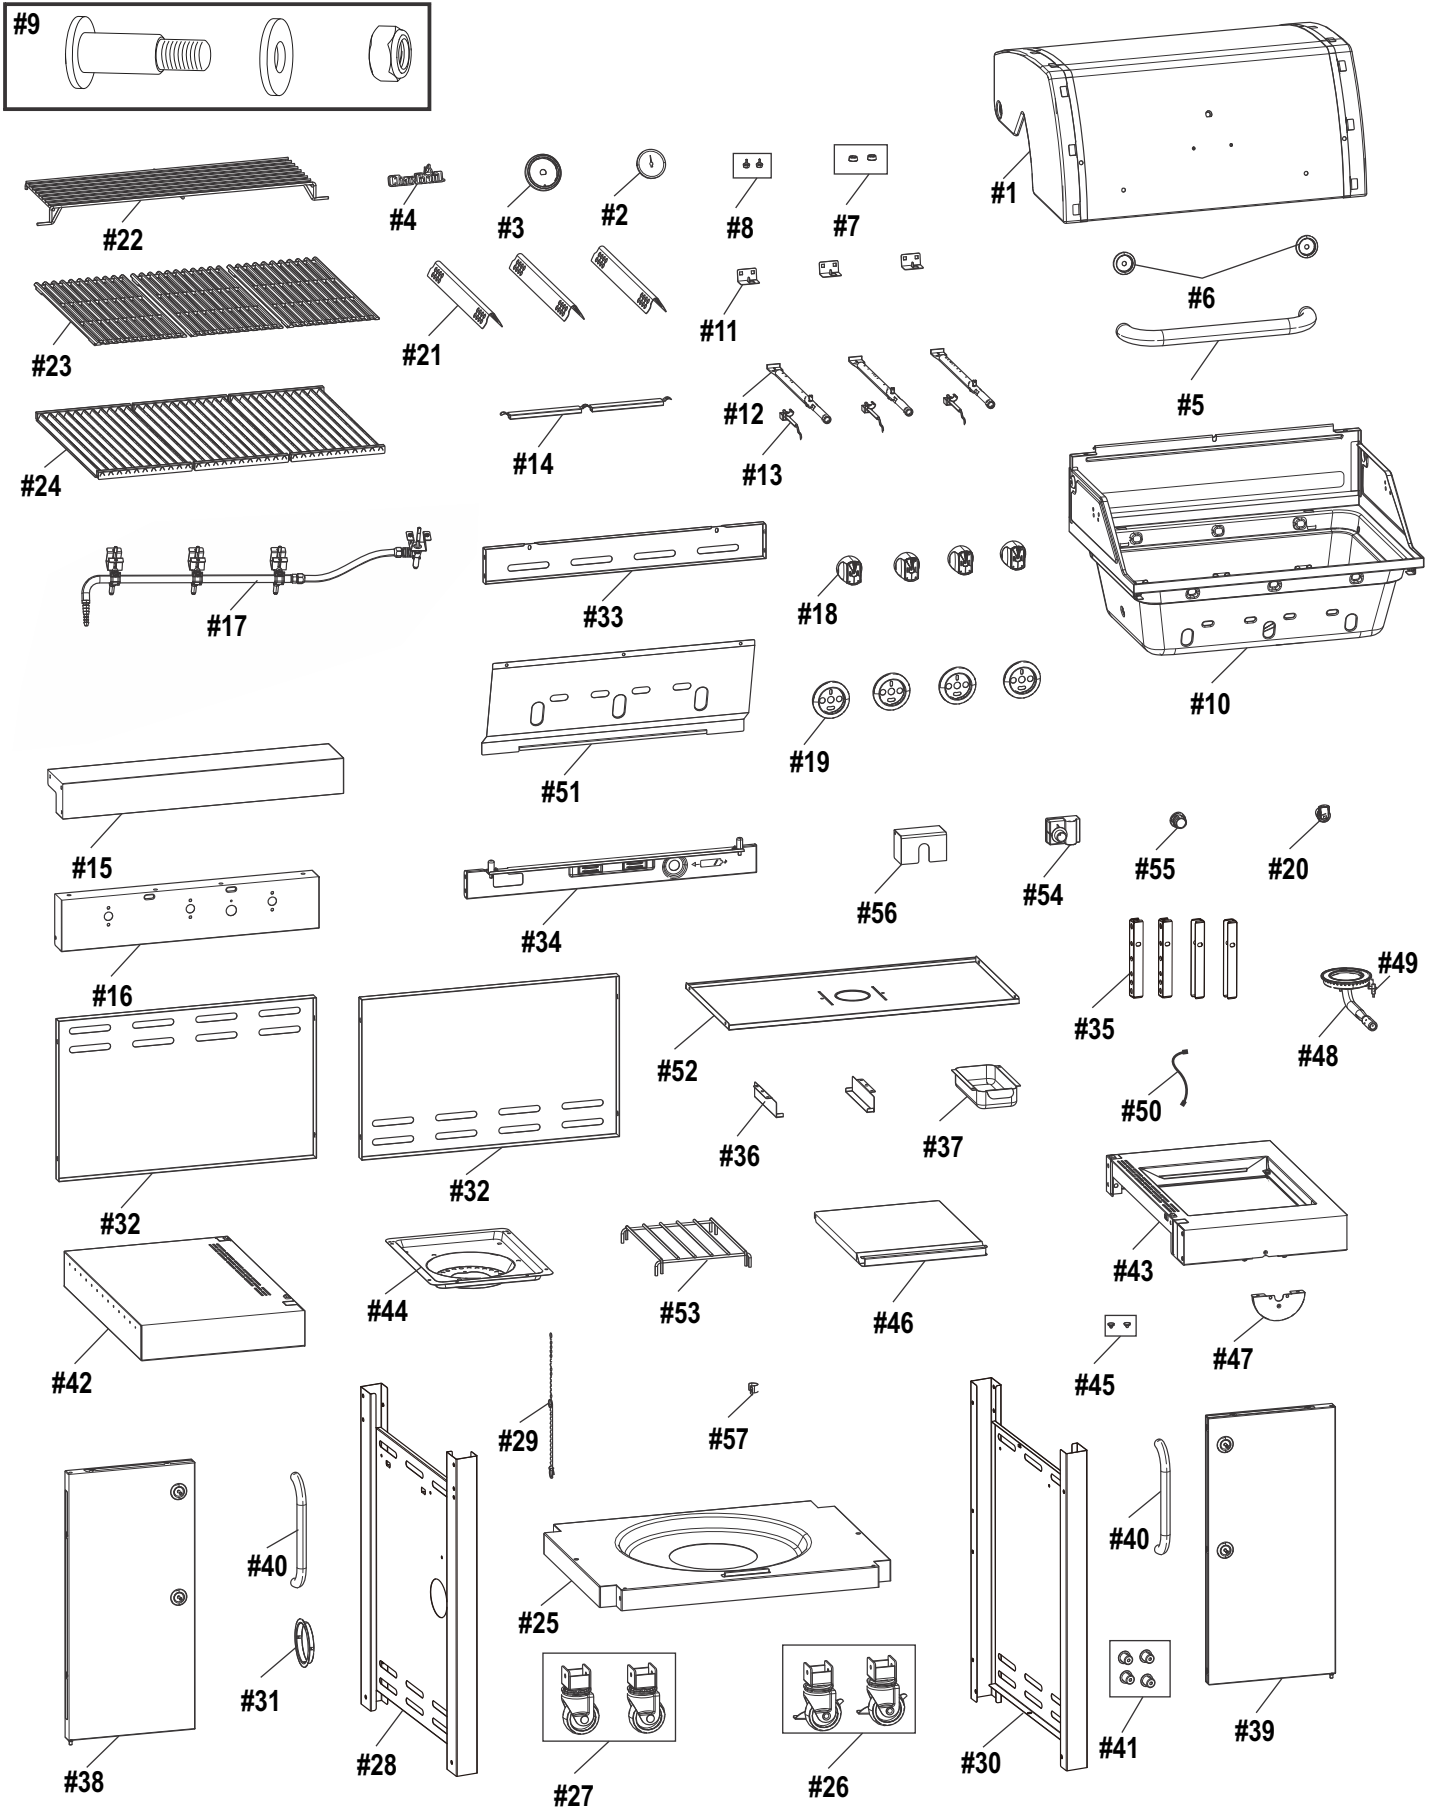

PARTS DIAGRAM - 468710017 / 468710017CH / 468810017DK

PARTS DIAGRAM - 468810017

PARTS LIST - 468710017 / 468710017CH / 468810017DK

Key	Qty	Description
1	1	TOP LID
2	1	TEMPERATURE GAUGE
3	1	BEZEL, F/ TEMP GAUGE
4	1	LOGO PLATE
5	1	HANDLE F/ TOP LID
6	2	BEZEL, F/ HANDLE
7	2	RUBBER BUMPER, W/ HOLE, F/ TOP LID
8	2	RUBBER BUMPER, ROUND
9	1	TOP LID HARDWARE
10	1	FIREBOX
11	3	BURNER BRACE
12	3	MAIN BURNER TUBE, NO ELECTRODE
13	3	ELECTRODE SET, F/ MAIN BURNER
14	2	FLAME CARRY OVER TUBE
15	1	MAIN CONTROL PANEL, TOP
16	1	MAIN CONTROL PANEL, BOTTOM
17	1	HOSE VALVE REGULATOR
18	4	CONTROL KNOB
19	4	BEZEL, KNOB
20	1	IGNITER SWITCH MODULE
21	3	HEAT TENT
22	1	WARMING RACK
23	3	COOKING GRATE
24	3	COOKING GRATE, INFRARED EMITTER
25	1	BOTTOM SHELF
26	2	CASTER, LOCKING
27	2	CASTER, FIXED
28	1	LEFT CART ASSEMBLY
29	1	MATCH HOLDER
30	1	RIGHT CART ASSEMBLY
31	1	GROMMET
32	2	REAR PANEL LOWER
33	1	REAR PANEL UPPER
34	1	FRONT DOOR BRACE
35	4	SIDE SHELF CONNECTION BRACE
36	2	RAIL, F/ GREASE TRAY
37	1	GREASE TRAY
38	1	LEFT DOOR, NO HANDLE
39	1	RIGHT DOOR, NO HANDLE

Key	Qty	Description
40	2	HANDLE, F/ DOOR
41	4	DOOR BUSHING, F/ HANDLE
42	1	LEFT SIDE SHELF
43	1	HOT PLATE SHELF
44	1	DRIP PAN, F/ HOT PLATE
45	2	SILICONE RUBBER BUMPER, F/ HOT PLATE
46	1	HOT PLATE LID
47	1	CONTROL PANEL, F/ HOT PLATE SHELF
48	1	HOT PLATE
49	1	ELECTRODE, F/ HOT PLATE
50	1	WIRE, F/ HOT PLATE ELECTRODE
51	1	HEAT SHIELD, FIREBOX
52	1	HEAT SHIELD, F/ TANK
53	1	GRATE, F/ HOT PLATE
54	1	ELECTRONIC IGNITION MODULE
55	1	CAP, F/ EI MODULE
56	1	HEAT SHIELD, F/ IGNITION MODULE
57	1	REGULATOR HOSE CLIP