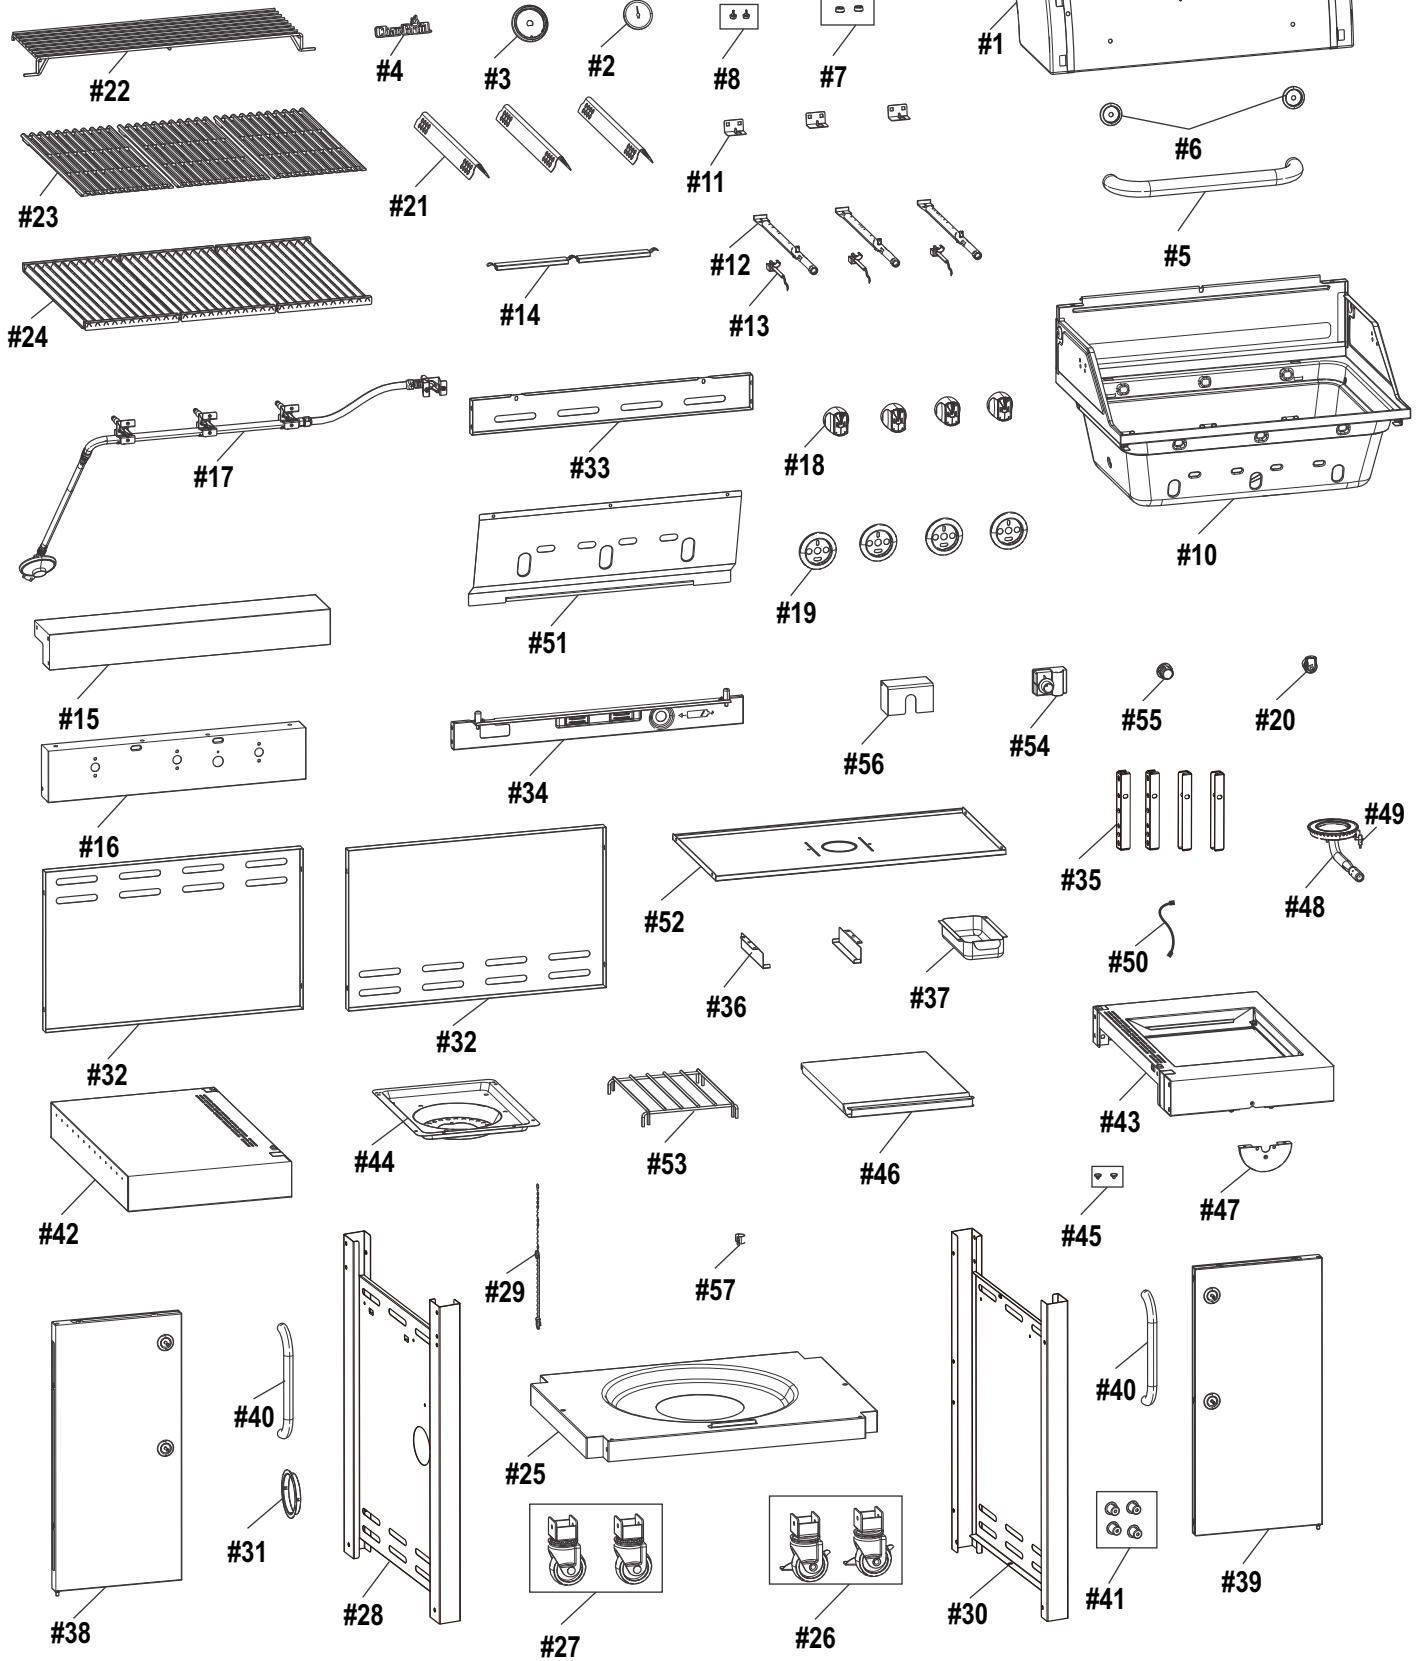

PARTS DIAGRAM - 468710017 / 468710017CH / 468810017DK

PARTS DIAGRAM - 468810017

PARTS LIST - 468710017 / 468710017CH / 468810017DK

Key	Qty	Description
1	1	TOP LID
2	1	TEMPERATURE GAUGE
3	1	BEZEL, F/ TEMP GAUGE
4	1	LOGO PLATE
5	1	HANDLE F/ TOP LID
6	2	BEZEL, F/ HANDLE
7	2	RUBBER BUMPER, W/ HOLE, F/ TOP LID
8	2	RUBBER BUMPER, ROUND
9	1	TOP LID HARDWARE
10	1	FIREBOX
11	3	BURNER BRACE
12	3	MAIN BURNER TUBE, NO ELECTRODE
13	3	ELECTRODE SET, F/ MAIN BURNER
14	2	FLAME CARRY OVER TUBE
15	1	MAIN CONTROL PANEL, TOP
16	1	MAIN CONTROL PANEL, BOTTOM
17	1	HOSE VALVE REGULATOR
18	4	CONTROL KNOB
19	4	BEZEL, KNOB
20	1	IGNITER SWITCH MODULE
21	3	HEAT TENT
22	1	WARMING RACK
23	3	COOKING GRATE
24	3	COOKING GRATE, INFRARED EMITTER
25	1	BOTTOM SHELF
26	2	CASTER, LOCKING
27	2	CASTER, FIXED
28	1	LEFT CART ASSEMBLY
29	1	MATCH HOLDER
30	1	RIGHT CART ASSEMBLY
31	1	GROMMET
32	2	REAR PANEL LOWER
33	1	REAR PANEL UPPER
34	1	FRONT DOOR BRACE
35	4	SIDE SHELF CONNECTION BRACE
36	2	RAIL, F/ GREASE TRAY
37	1	GREASE TRAY
38	1	LEFT DOOR, NO HANDLE
39	1	RIGHT DOOR, NO HANDLE

PARTS LIST - 468810017

Key	Qty	Description
1	1	TOP LID
2	1	TEMPERATURE GAUGE
3	1	BEZEL, F/ TEMP GAUGE
4	1	LOGO PLATE
5	1	HANDLE F/ TOP LID
6	2	BEZEL, F/ HANDLE
7	2	RUBBER BUMPER, W/ HOLE, F/ TOP LID
8	2	RUBBER BUMPER, ROUND
9	1	TOP LID HARDWARE
10	1	FIREBOX
11	3	BURNER BRACE
12	3	MAIN BURNER TUBE, NO ELECTRODE
13	3	ELECTRODE SET, F/ MAIN BURNER
14	2	FLAME CARRY OVER TUBE
15	1	MAIN CONTROL PANEL, TOP
16	1	MAIN CONTROL PANEL, BOTTOM
17	1	HOSE VALVE
18	4	CONTROL KNOB
19	4	BEZEL, KNOB
20	1	IGNITER SWITCH MODULE
21	3	HEAT TENT
22	1	WARMING RACK
23	3	COOKING GRATE
24	3	COOKING GRATE, INFRARED EMITTER
25	1	BOTTOM SHELF
26	2	CASTER, LOCKING
27	2	CASTER, FIXED
28	1	LEFT CART ASSEMBLY
29	1	MATCH HOLDER
30	1	RIGHT CART ASSEMBLY
31	1	GROMMET
32	2	REAR PANEL LOWER
33	1	REAR PANEL UPPER
34	1	FRONT DOOR BRACE
35	4	SIDE SHELF CONNECTION BRACE
36	2	RAIL, F/ GREASE TRAY
37	1	GREASE TRAY
38	1	LEFT DOOR, NO HANDLE
39	1	RIGHT DOOR, NO HANDLE