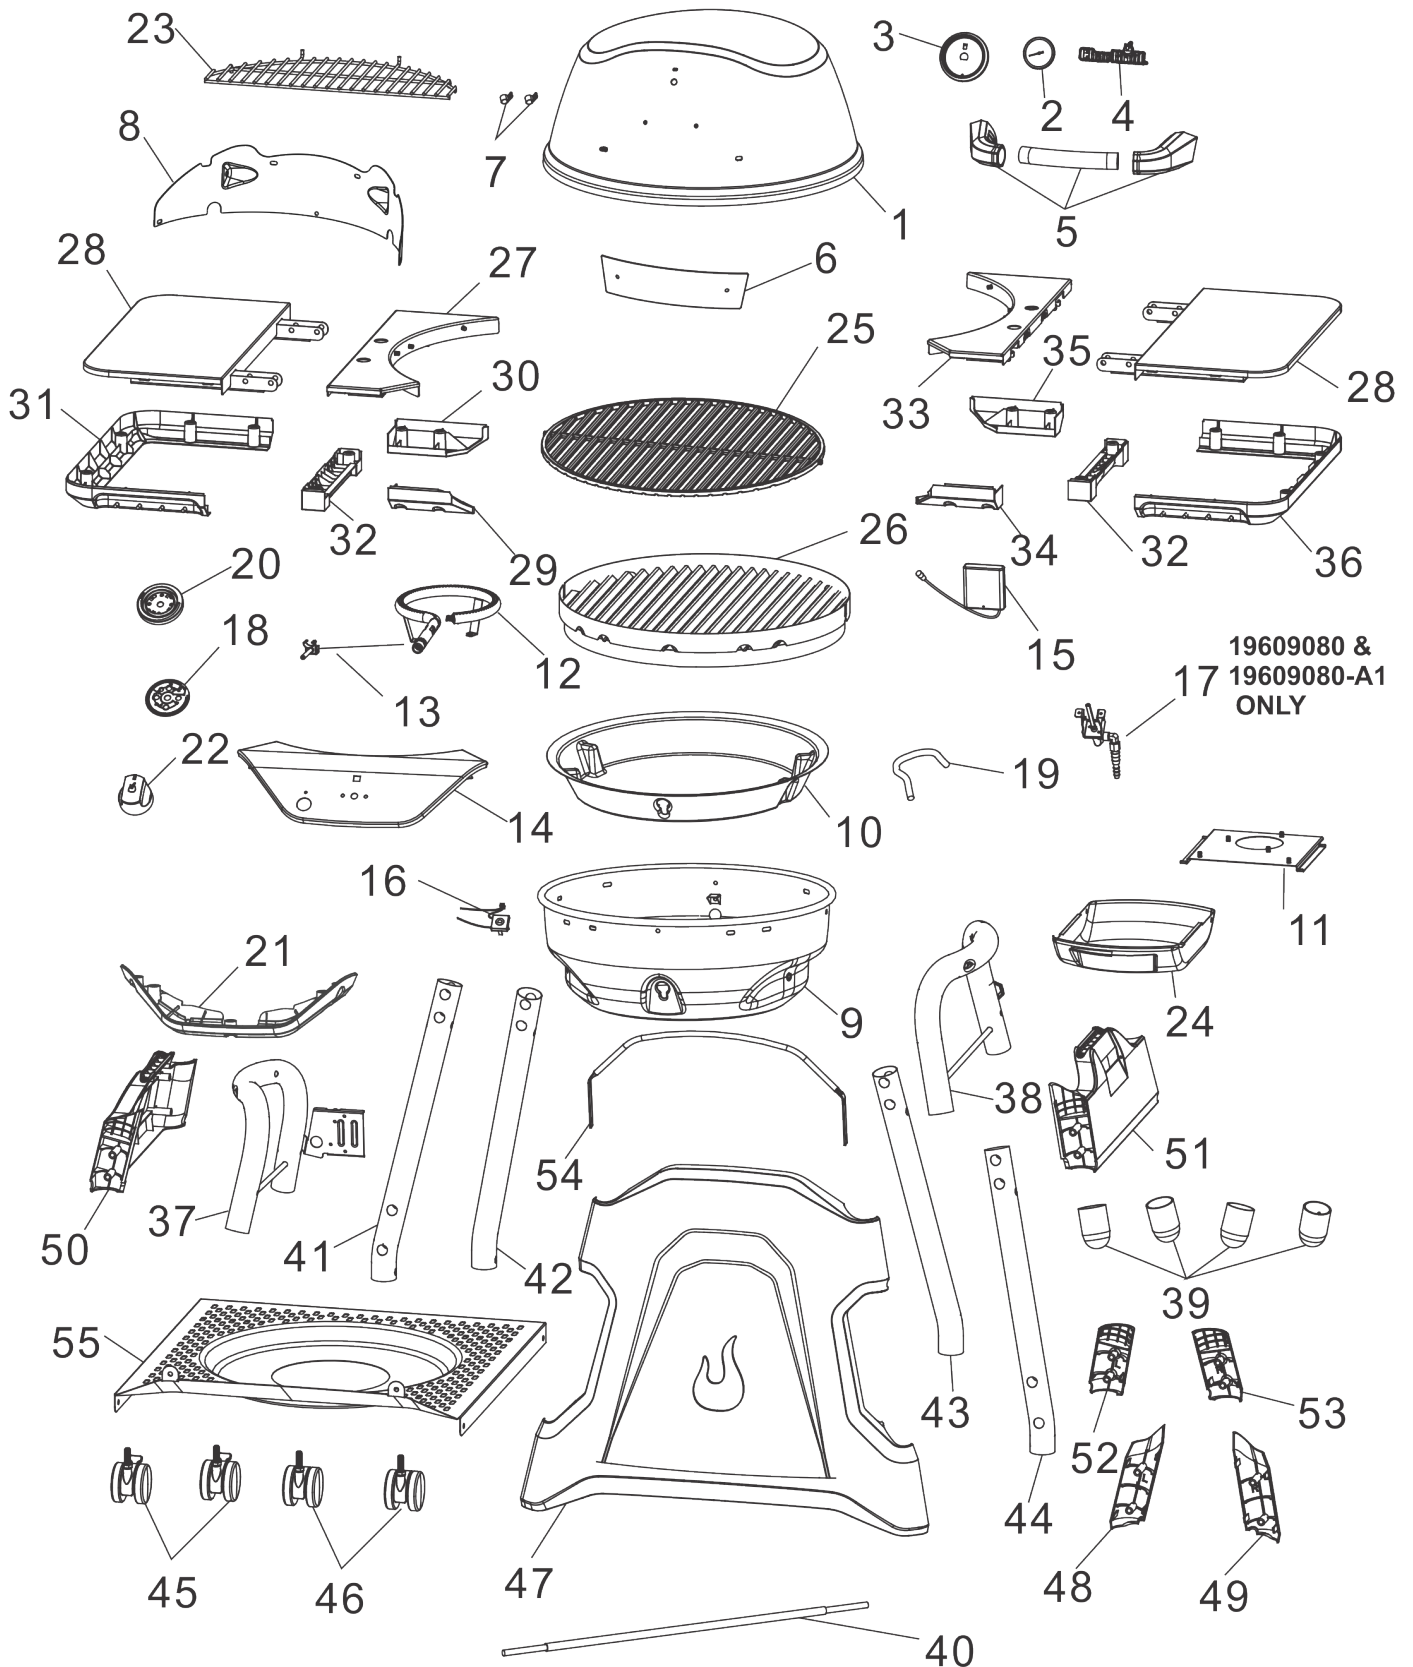

REPLACEMENT PARTS DIAGRAM

REPLACEMENT PARTS LIST

Key	Qty	Description
1	1	KIT, TOP LID
2	1	TEMPERATURE GAUGE
3	1	BEZEL, F/ TEMPERATURE GAUGE
4	1	KIT, LOGO PLATE F/ LID
5	1	KIT, HANDLE, F/ LID
6	1	KIT, HEAT SHIELD, F/ HANDLE
7	1	KIT, TOP LID HINGE PINS (SET OF 2)
8	1	KIT, REAR PANEL, TOP LID
9	1	FIREBOWL
10	1	KIT, HEAT SHIELD, F/ FIREBOWL
11	1	KIT, GREASE TRAY SUPPORT
12	1	KIT, MAIN BURNER
13	1	ELECTRODE SET, F/ BURNER
14	1	KIT, CONTROL PANEL
15	1	ELECTRONIC IGNITION MODULE
16	1	IGNITION SWITCH W/ WIRES
17	1	KIT, VALVE ASSEMBLY
18	1	LED MODULE, VALVE
19	1	WIRE HARNESS TUBE
20	1	KIT, BEZEL F/ CONTROL KNOB
21	1	KIT, BOTTOM SKIRT, CONTROL PANEL
22	1	CONTROL KNOB
23	1	WARMING RACK
24	1	GREASE TRAY
25	1	COOKING GRATE
26	1	EMITTER, F/ COOKING GRATE
27	1	LEFT SIDE SHELF, FIXED
28	2	KIT, FOLDING SHELF
29	1	KIT, FRONT BOTTOM SKIRT, FIXED LEFT SHELF
NOT Pictured		
...	1	PRODUCT GUIDE, EUROPE
...	1	HARDWARE PACK
...	1	GRATE CLEANING TOOL

Key	Qty	Description
30	1	KIT, REAR BOTTOM SKIRT, FIXED LEFT SHELF
31	1	KIT, BOTTOM SKIRT, FOLDING LEFT SHELF
32	2	LIFT HANDLE, SIDE SHELF
33	1	RIGHT SIDE SHELF, FIXED
34	1	KIT, FRONT BOTTOM SKIRT, FIXED RIGHT SHELF
35	1	KIT, REAR BOTTOM SKIRT, FIXED RIGHT SHELF
36	1	KIT, BOTTOM SKIRT, FOLDING RIGHT SHELF
37	1	LEG ASSY, TOP LEFT
38	1	LEG ASSY, TOP RIGHT
39	4	LEG CAP
40	1	LEG SUPPORT WIRE, STRAIGHT
41	1	LEFT LEG ASSEMBLY, FRONT
42	1	LEFT LEG ASSEMBLY, REAR
43	1	RIGHT LEG ASSEMBLY, FRONT
44	1	RIGHT LEG ASSEMBLY, REAR
45	2	CASTER, LOCKING
46	2	CASTER, NON-LOCKING
47	1	FRONT PANEL
48	1	LEFT CAP, FRONT PANEL
49	1	RIGHT CAP, FRONT PANEL
50	1	LEFT PANEL, F/ CART
51	1	RIGHT PANEL, F/ CART
52	1	LEFT CAP, SIDE PANEL
53	1	RIGHT CAP, SIDE PANEL
54	1	CART SUPPORT, CURVED
55	1	BOTTOM SHELF

NOTE: Some grill parts shown in the assembly steps may differ slightly in appearance from those on your particular grill model. However, the method of assembly remains the same.